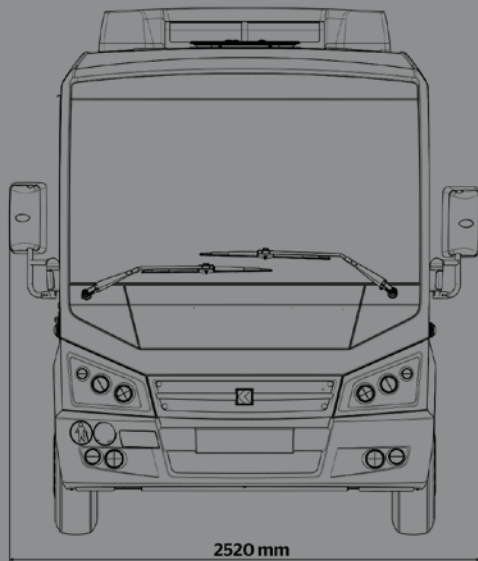

TECHNICAL SPECIFICATIONS

Main Dimensions & Capacities	Overall Length (mm)	5.845
	Overall Width (mm)	2.055
	Overall Height (mm)	2.630 (without A/C) & 2.800 (with A/C)
	Interior Height (mm)	1.945 (Min) & 2.185 (Max)
	Front Overhang (mm)	1.200
	Rear Overhang (mm)	895
	Wheelbase (mm)	3.750
	Fuel Tank Capacity (lt)	80
	Ad-Blue Tank Capacity (lt)	25
Performance Data	Engine Type	Fiat Power Train (FPT) F1C - Turbo Diesel Intercooler
	Emission Level	Euro VI
	Number of Cylinders	4
	Cylinder Volume (cm³)	2.998
	Max. Power (kW)	125
	Max. Torque (Nm)	400
	Top Speed (km/h)	155
	Turning Radius (mm)	6.800
Gradeability (%)	35	
Tires & Rims	Tire Sizes	215/75 R 16C
	Rim Sizes	6J x 16
Transmission	Standard	Manual Gearbox - (6 Speed)
	Optional	Robotized Gearbox - (6 Speed)
Passenger Capacity Alternatives	Class A	11 Regular Seats + 10 Standing + 1 Driver
		11 Regular Seats + 4 Foldable Seats + 6 Standing + 1 Driver
		11 Regular Seats + 6 Standing + 1 Wheelchair + 1 Driver
		15 Regular Seats + 6 Standing + 1 Driver
Class B	17 Regular Seats + 4 Standing + 1 Driver	
	11 Regular Seats + 1 Driver	
	11 Regular Seats + 4 Foldable Seats + 1 Driver	
	11 Regular Seats + 1 Wheelchair + 1 Driver	
Class C	15 Regular Seats + 1 Driver	
	17 Regular Seats + 1 Driver	
	11 Regular Seats + 1 Driver	
	17 Regular Seats + 1 Driver	
Suspension System	Front Axle	Independent, MacPherson, Coil Springs & Telescopic Shock Absorber
	Rear Axle	Independent, Torsion Springs & Telescopic Shock Absorber
Brake System	Front & Rear	Hydraulic & Disc
Electrical System	Battery (Volt & Ah)	12V - 110A
	Alternators (Volt & A)	12V - 140A

2520 mm
(With Side Mirrors)

1200 mm 3750 mm 895 mm

5845 mm

2800 mm
(With A/C)

2630 mm
(Without A/C)

15+1 Class B, 15+6+1 Class A, 11+4+1 Class B, 11+4+6+1 Class A, 17+1 Class B, 17+4+1 Class A