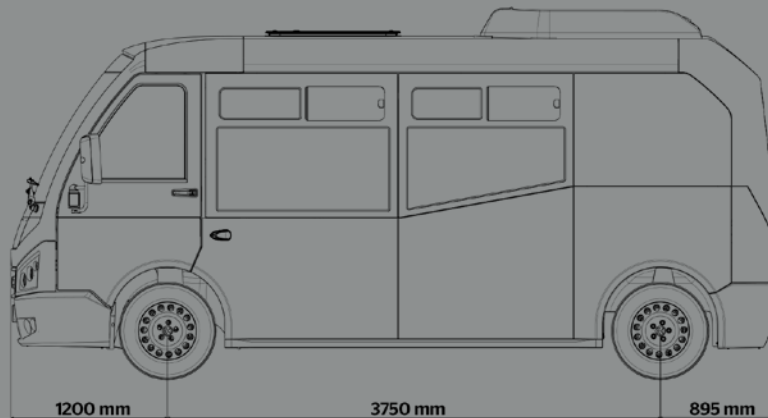

TECHNICAL SPECIFICATIONS

Main Dimensions & Capacities	Overall Length (mm)	5.845
	Overall Width (mm)	2.055
	Overall Height (mm)	2.630 (without A/C) & 2.800 (with A/C)
	Interior Height (mm)	1.945 (Min) & 2.185 (Max)
	Front Overhang (mm)	1.200
	Rear Overhang (mm)	895
	Wheelbase (mm)	3.750
	Fuel Tank Capacity (lt)	80
	Ad-Blue Tank Capacity (lt)	25
Performance Data	Engine Type	Fiat Power Train (FPT) F1C - Turbo Diesel Intercooler
	Emission Level	Euro VI
	Number of Cylinders	4
	Cylinder Volume (cm³)	2.998
	Max. Power (kW)	125
	Max. Torque (Nm)	400
	Top Speed (km/h)	155
	Turning Radius (mm)	6.800
Gradeability (%)	35	
Tires & Rims	Tire Sizes	215/75 R 16C
	Rim Sizes	6J x 16
Transmission	Standard	Manual Gearbox - (6 Speed)
	Optional	Robotized Gearbox - (6 Speed)
Passenger Capacity Alternatives	Class A	11 Regular Seats + 10 Standing + 1 Driver
		11 Regular Seats + 4 Foldable Seats + 6 Standing + 1 Driver
		11 Regular Seats + 6 Standing + 1 Wheelchair + 1 Driver
		15 Regular Seats + 6 Standing + 1 Driver
Class B	17 Regular Seats + 4 Standing + 1 Driver	
	11 Regular Seats + 1 Driver	
	11 Regular Seats + 4 Foldable Seats + 1 Driver	
	11 Regular Seats + 1 Wheelchair + 1 Driver	
Class C	15 Regular Seats + 1 Driver	
	17 Regular Seats + 1 Driver	
	11 Regular Seats + 1 Driver	
	17 Regular Seats + 1 Driver	
Suspension System	Front Axle	Independent, MacPherson, Coil Springs & Telescopic Shock Absorber
	Rear Axle	Independent, Torsion Springs & Telescopic Shock Absorber
Brake System	Front & Rear	Hydraulic & Disc
Electrical System	Battery (Volt & Ah)	12V - 110A
	Alternators (Volt & A)	12V - 140A

2520 mm
(With Side Mirrors)

1200 mm 3750 mm 895 mm

5845 mm

2800 mm
(With A/C)

2630 mm
(Without A/C)

15+1 Class B, 15+6+1 Class A, 11+4+1 Class B, 11+4+6+1 Class A, 17+1 Class B, 17+4+1 Class A