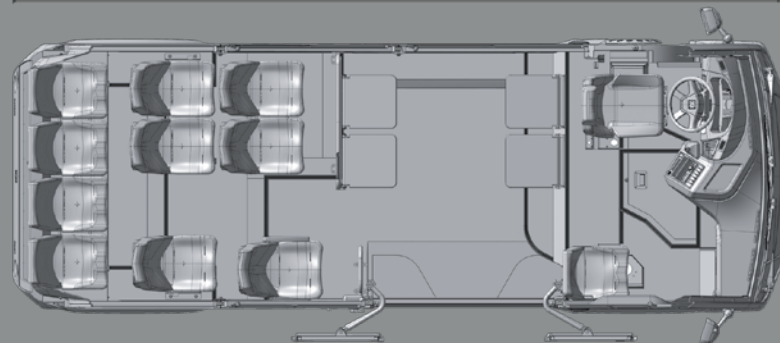

TECHNICAL SPECIFICATIONS

Main Dimensions & Capacities	Overall Length (mm)	5.845
	Overall Width (mm)	2.055
	Overall Height (mm)	2.630 (without A/C) & 2.800 (with A/C)
	Interior Height (mm)	1.945 (Min) & 2.185 (Max)
	Front Overhang (mm)	1.200
	Rear Overhang (mm)	895
	Wheelbase (mm)	3.750
	Fuel Tank Capacity (lt)	80
	Ad-Blue Tank Capacity (lt)	25
Performance Data	Engine Type	Fiat Power Train (FPT) F1C - Turbo Diesel Intercooler
	Emission Level	Euro VI
	Number of Cylinders	4
	Cylinder Volume (cm³)	2.998
	Max. Power (kW)	125
	Max. Torque (Nm)	400
	Top Speed (km/h)	155
	Turning Radius (mm)	6.800
Gradeability (%)	35	
Tires & Rims	Tire Sizes	215/75 R 16C
	Rim Sizes	6J x 16
Transmission	Standard	Manual Gearbox - (6 Speed)
	Optional	Robotized Gearbox - (6 Speed)
Passenger Capacity Alternatives	Class A	11 Regular Seats + 10 Standing + 1 Driver
		11 Regular Seats + 4 Foldable Seats + 6 Standing + 1 Driver
		11 Regular Seats + 6 Standing + 1 Wheelchair + 1 Driver
		15 Regular Seats + 6 Standing + 1 Driver
Class B	17 Regular Seats + 4 Standing + 1 Driver	
	11 Regular Seats + 1 Driver	
	11 Regular Seats + 4 Foldable Seats + 1 Driver	
	11 Regular Seats + 1 Wheelchair + 1 Driver	
Class C	15 Regular Seats + 1 Driver	
	17 Regular Seats + 1 Driver	
	11 Regular Seats + 1 Driver	
	17 Regular Seats + 1 Driver	
Suspension System	Front Axle	Independent, MacPherson, Coil Springs & Telescopic Shock Absorber
	Rear Axle	Independent, Torsion Springs & Telescopic Shock Absorber
Brake System	Front & Rear	Hydraulic & Disc
Electrical System	Battery (Volt & Ah)	12V - 110A
	Alternators (Volt & A)	12V - 140A

2520 mm
(With Side Mirrors)

1200 mm 3750 mm 895 mm

5845 mm

2800 mm
(With A/C)

2630 mm
(Without A/C)

15+1 Class B, 15+6+1 Class A, 11+4+1 Class B, 11+4+6+1 Class A, 17+1 Class B, 17+4+1 Class A