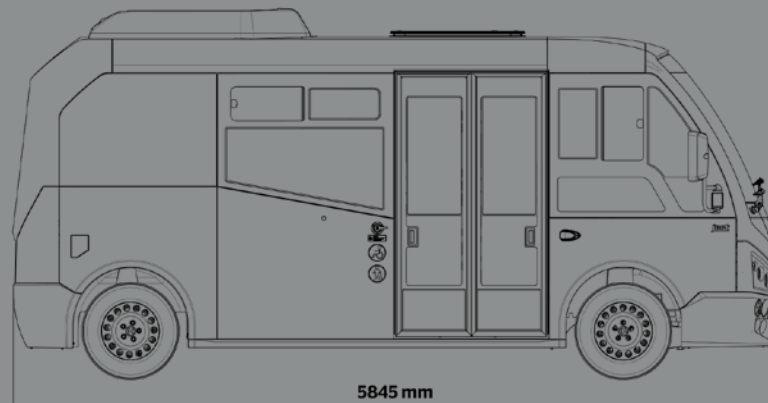

TECHNICAL SPECIFICATIONS

Main Dimensions & Capacities	Overall Length (mm)	5.845
	Overall Width (mm)	2.055
	Overall Height (mm)	2.630 (without A/C) & 2.800 (with A/C)
	Interior Height (mm)	1.945 (Min) & 2.185 (Max)
	Front Overhang (mm)	1.200
	Rear Overhang (mm)	895
	Wheelbase (mm)	3.750
	Fuel Tank Capacity (lt)	80
	Ad-Blue Tank Capacity (lt)	25
Performance Data	Engine Type	Fiat Power Train (FPT) F1C - Turbo Diesel Intercooler
	Emission Level	Euro VI
	Number of Cylinders	4
	Cylinder Volume (cm³)	2.998
	Max. Power (kW)	125
	Max. Torque (Nm)	400
	Top Speed (km/h)	155
	Turning Radius (mm)	6.800
Gradeability (%)	35	
Tires & Rims	Tire Sizes	215/75 R 16C
	Rim Sizes	6J x 16
Transmission	Standard	Manual Gearbox - (6 Speed)
	Optional	Robotized Gearbox - (6 Speed)
Passenger Capacity Alternatives	Class A	11 Regular Seats + 10 Standing + 1 Driver
		11 Regular Seats + 4 Foldable Seats + 6 Standing + 1 Driver
		11 Regular Seats + 6 Standing + 1 Wheelchair + 1 Driver
		15 Regular Seats + 6 Standing + 1 Driver
Class B	17 Regular Seats + 4 Standing + 1 Driver	
	11 Regular Seats + 1 Driver	
	11 Regular Seats + 4 Foldable Seats + 1 Driver	
	11 Regular Seats + 1 Wheelchair + 1 Driver	
Class C	15 Regular Seats + 1 Driver	
	17 Regular Seats + 1 Driver	
	11 Regular Seats + 1 Driver	
	17 Regular Seats + 1 Driver	
Suspension System	Front Axle	Independent, MacPherson, Coil Springs & Telescopic Shock Absorber
	Rear Axle	Independent, Torsion Springs & Telescopic Shock Absorber
Brake System	Front & Rear	Hydraulic & Disc
Electrical System	Battery (Volt & Ah)	12V - 110A
	Alternators (Volt & A)	12V - 140A

2520 mm
(With Side Mirrors)

1200 mm 3750 mm 895 mm

5845 mm

2800 mm
(With A/C)

2630 mm
(Without A/C)

15+1 Class B, 15+6+1 Class A, 11+4+1 Class B, 11+4+6+1 Class A, 17+1 Class B, 17+4+1 Class A