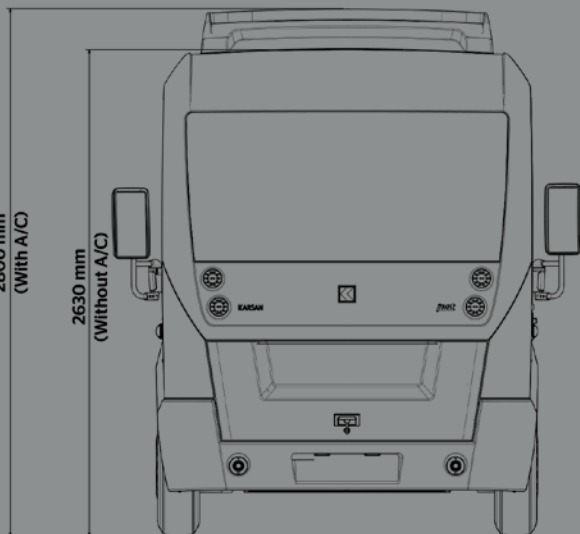

TECHNICAL SPECIFICATIONS

Main Dimensions & Capacities	Overall Length (mm)	5.845
	Overall Width (mm)	2.055
	Overall Height (mm)	2.630 (without A/C) & 2.800 (with A/C)
	Interior Height (mm)	1.945 (Min) & 2.185 (Max)
	Front Overhang (mm)	1.200
	Rear Overhang (mm)	895
	Wheelbase (mm)	3.750
	Fuel Tank Capacity (lt)	80
	Ad-Blue Tank Capacity (lt)	25
Performance Data	Engine Type	Fiat Power Train (FPT) F1C - Turbo Diesel Intercooler
	Emission Level	Euro VI
	Number of Cylinders	4
	Cylinder Volume (cm³)	2.998
	Max. Power (kW)	125
	Max. Torque (Nm)	400
	Top Speed (km/h)	155
	Turning Radius (mm)	6.800
Gradeability (%)	35	
Tires & Rims	Tire Sizes	215/75 R 16C
	Rim Sizes	6J x 16
Transmission	Standard	Manual Gearbox - (6 Speed)
	Optional	Robotized Gearbox - (6 Speed)
Passenger Capacity Alternatives	Class A	11 Regular Seats + 10 Standing + 1 Driver
		11 Regular Seats + 4 Foldable Seats + 6 Standing + 1 Driver
		11 Regular Seats + 6 Standing + 1 Wheelchair + 1 Driver
		15 Regular Seats + 6 Standing + 1 Driver
Class B	17 Regular Seats + 4 Standing + 1 Driver	
	11 Regular Seats + 1 Driver	
	11 Regular Seats + 4 Foldable Seats + 1 Driver	
	11 Regular Seats + 1 Wheelchair + 1 Driver	
Class C	15 Regular Seats + 1 Driver	
	17 Regular Seats + 1 Driver	
	11 Regular Seats + 1 Driver	
	17 Regular Seats + 1 Driver	
Suspension System	Front Axle	Independent, MacPherson, Coil Springs & Telescopic Shock Absorber
	Rear Axle	Independent, Torsion Springs & Telescopic Shock Absorber
Brake System	Front & Rear	Hydraulic & Disc
Electrical System	Battery (Volt & Ah)	12V - 110A
	Alternators (Volt & A)	12V - 140A

2520 mm
(With Side Mirrors)

1200 mm 3750 mm 895 mm

5845 mm

2800 mm
(With A/C)

2630 mm
(Without A/C)

15+1 Class B, 15+6+1 Class A, 11+4+1 Class B, 11+4+6+1 Class A, 17+1 Class B, 17+4+1 Class A